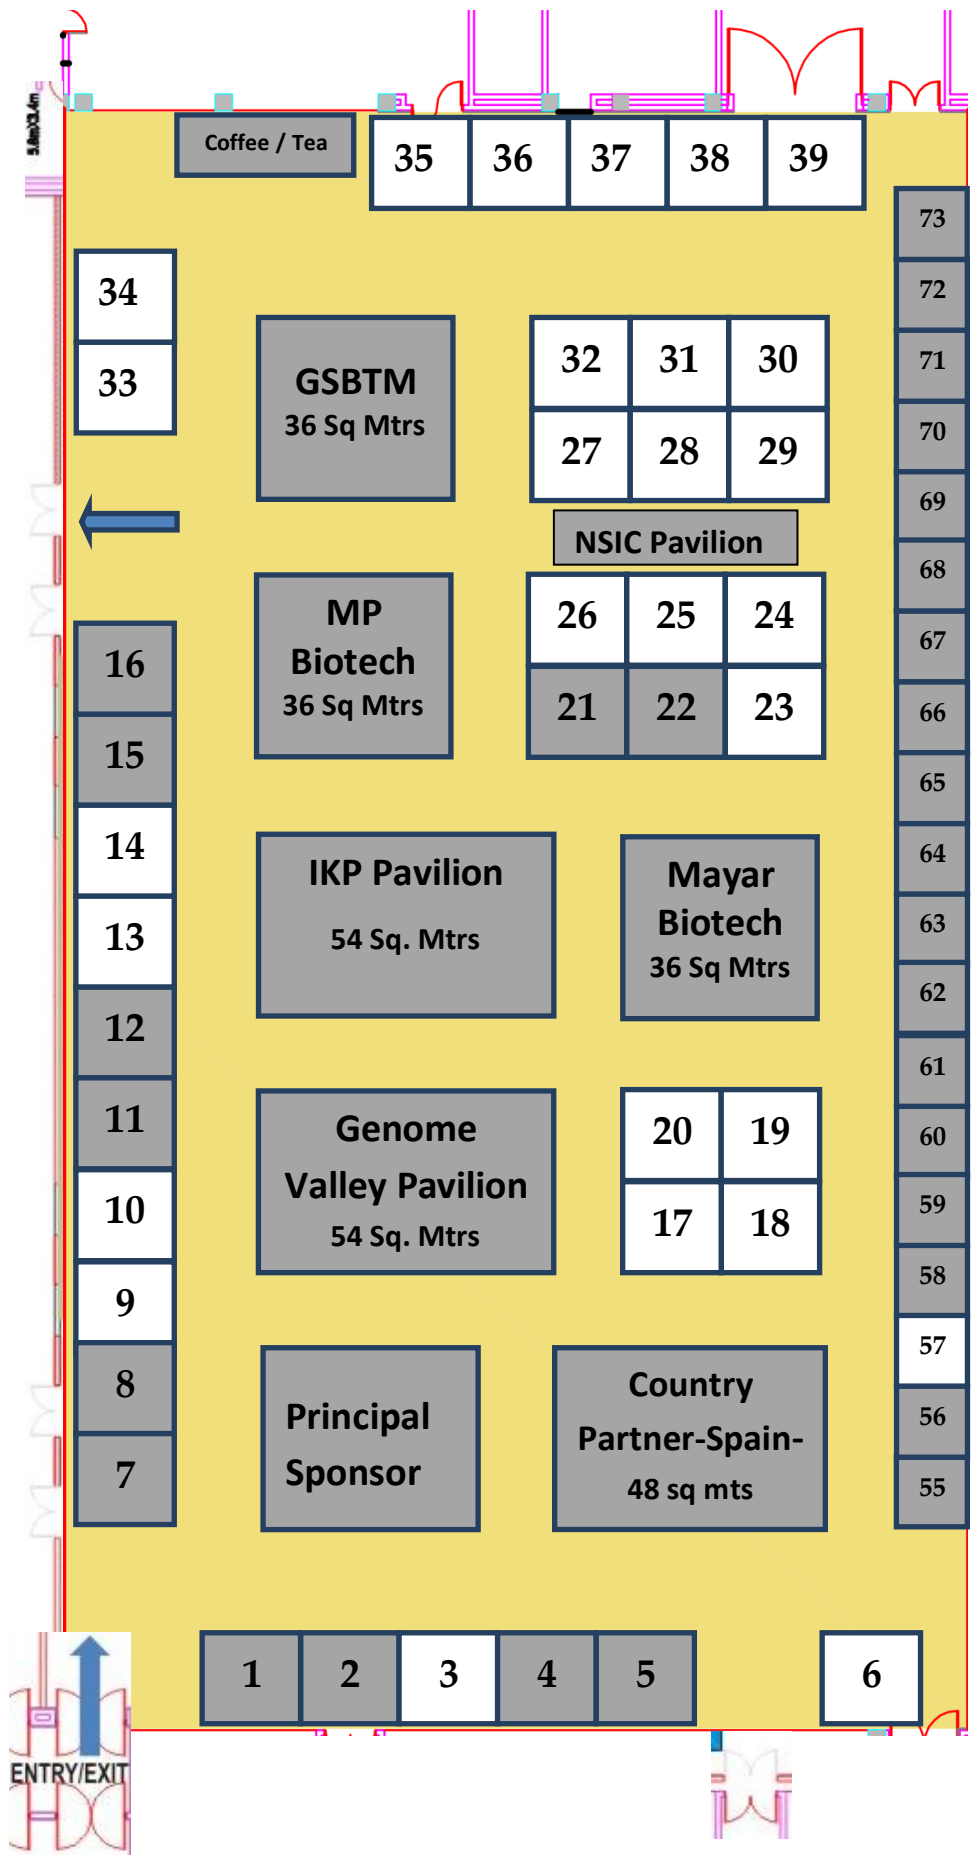

International Tradeshow

Tariff:

Shell Scheme	INR	USD
Premium Stalls		
3 x 3 Sq. Mtrs	1,33,989	2680
2 x 2 Sq. Mtrs	59,550	1191
Corner Stalls		
3 x 3 Sq. Mtrs	1,18,820	2376
2 x 2 Sq. Mtrs	52,809	1056
Standard Stalls		
3 x 3 Sq. Mtrs	1,06,180	2124
2 x 2 Sq. Mtrs	47,191	944

*Tariff Inclusive of service tax

No. of Stalls:

3 x 3 Sq. Mtrs. (1 to 39)

Premium Stalls: (1 to 9)

2 x 2 Sq. Mtrs. (55 to 73)

Premium Stall: (55 to 57)

 Blocked

* Layout subject to change